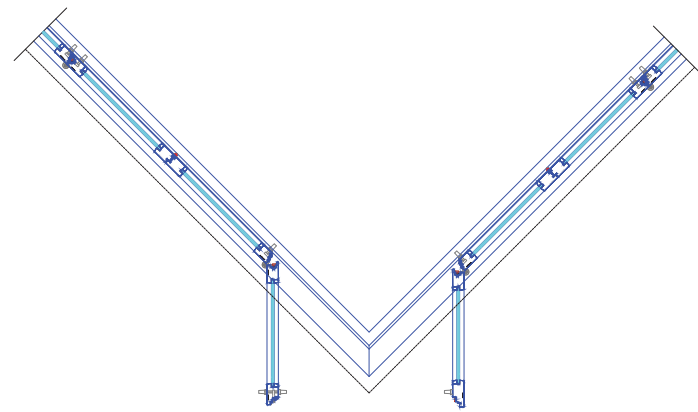

LUXBAUM WINDOWS + DOORS
T: 1.561.684.1500 F:1.561.689.1506

LUXBAUM
WINDOWS + DOORS

1501 NORTHPOINT PARKWAY , SUITE 101
WEST PALM BEACH, FL 33407 USA

Scale: 1/4" = 1'-0"

Folding Doors

Outside of Miami-Dade
Unlimited Number of Panels
x 10'-2"

Six-Panel Folding Door
18'-5" x 10'-2"

Miami-Dade Maximum
Nine Panels x 10'-2"

Folding Doors

Outside of Miami-Dade
Unlimited Number of Panels
x 10'-2"

Folding Doors
Disappearing Corner

Miami-Dade Maximum
Nine + Nine Panels
x 10'-2"