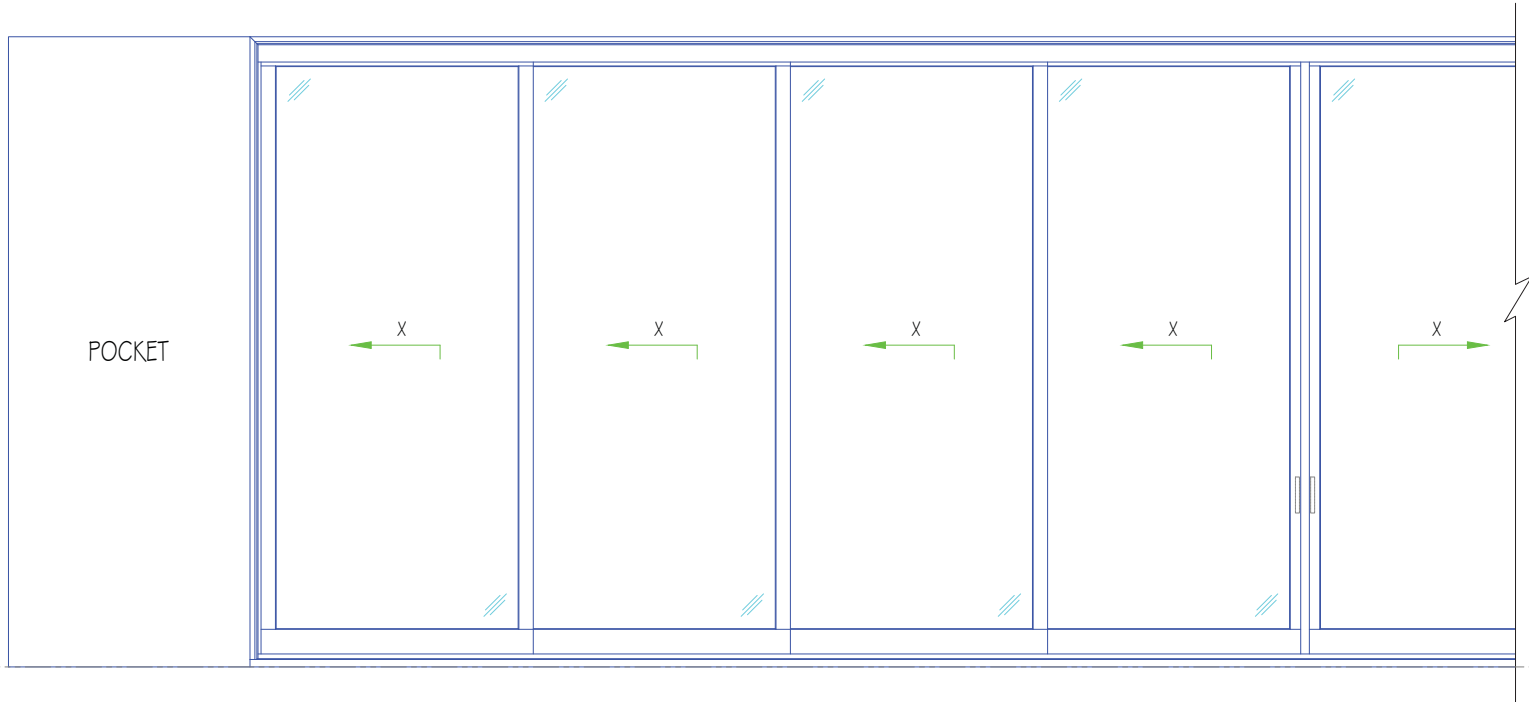

POCKET

Lift + Slide Door Available up to Eight Panels
44'-0" x 13'-3"
(Max Panel width of 5'-8")

LUXBAUM WINDOWS + DOORS
T: 1.561.684.1500 F:1.561.689.1506