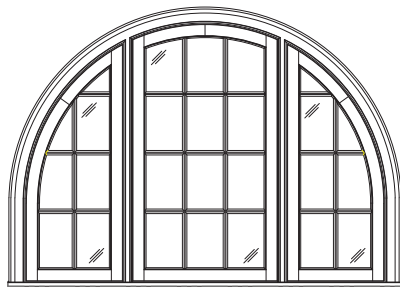

Casement Window

Single Casement Widest
4'-2" x 8'-2"

Double Casement Widest
7'-2" x 6'-8"

Single Casement Wide
3'-8" x 10'-2"

Double Casement Wide
7'-3" x 10'-3"

Casement Window

Single Casement Tallest
3'-3" x 12'-2"

Double- or Single-
Hung Window with Transom
5'-2" x 14'-0"

Triple Double- or Single-
Hung Window with Transom
15'-7" x 14'-0"

LUXBAUM WINDOWS + DOORS
T: 1.561.684.1500 F:1.561.689.1506

LUXBAUM
WINDOWS + DOORS

1501 NORTHPOINT PARKWAY , SUITE 101
WEST PALM BEACH, FL 33407 USA

Scale: 1/4" = 1'-0"

Fixed Casement Window

Single Fixed Casement Widest
4'-2" x 8'-2"

Double Fixed Casement Widest
7'-2" x 6'-8"

Single Fixed Casement Wide
3'-8" x 10'-2"

Double Fixed Casement Wide
7'-3" x 10'-3"

Fixed Casement Window

Single Fixed Casement Tallest
3'-3" x 12'-2"

Double Fixed Casement Tallest
6'-2" x 12'-2"

Single Fixed Casement with Transom
3'-3" x 18'-4"

Double Fixed Casement with Transom
6'-2" x 18'-4"