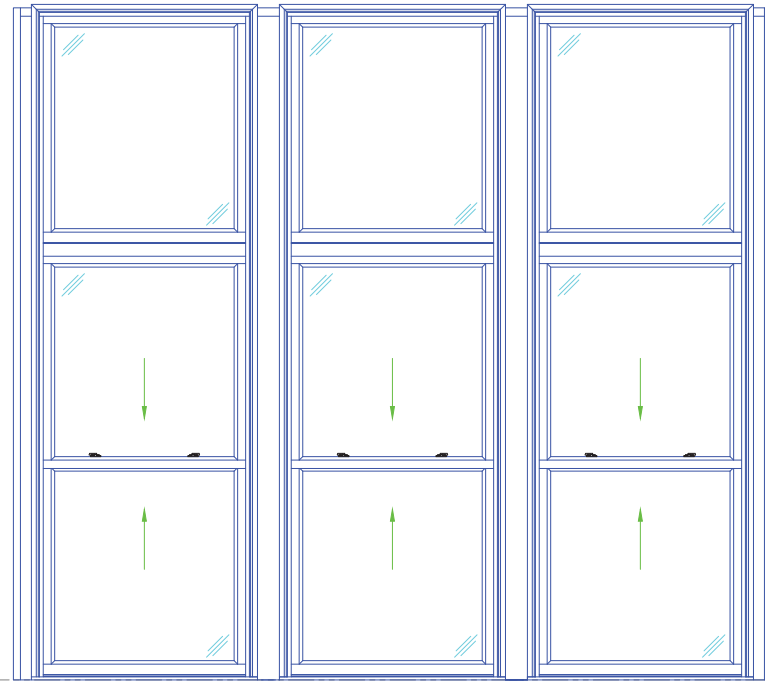

Casement Window

Single Casement Widest
4'-2" x 8'-2"

Double Casement Widest
7'-2" x 6'-8"

Single Casement Wide
3'-8" x 10'-2"

Double Casement Wide
7'-3" x 10'-3"

Casement Window

Single Casement Tallest
3'-3" x 12'-2"

Double Casement Tallest
6'-2" x 12'-2"

Single Casement with Transom
3'-3" x 18'-4"

Double Casement with Transom
6'-2" x 18'-4"

LUXBAUM WINDOWS + DOORS
T: 1.561.684.1500 F:1.561.689.1506

LUXBAUM
WINDOWS + DOORS

1501 NORTHPOINT PARKWAY , SUITE 101
WEST PALM BEACH, FL 33407 USA

Scale: 1/4" = 1'-0"

Double Hung Window

Double- or Single-
Hung Window
5'-2" x 9'-0"

Triple Double- or Single-
Hung Window
15'-7" x 9'-0"

Double Hung Window

Double- or Single-
Hung Window with Transom
5'-2" x 14'-0"

Triple Double- or Single-
Hung Window with Transom
15'-7" x 14'-0"

LUXBAUM WINDOWS + DOORS
T: 1.561.684.1500 F:1.561.689.1506

LUXBAUM
WINDOWS + DOORS