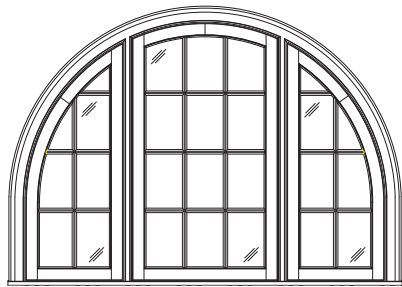

Scale: 1/4" = 1'-0"

Fixed Casement Window