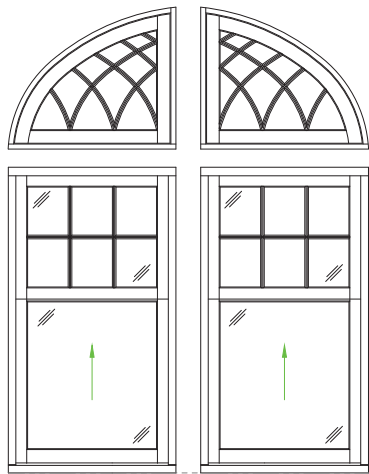

Casement Window

Single Casement Widest
4'-2" x 8'-2"

Double Casement Widest
7'-2" x 6'-8"

Single Casement Wide
3'-8" x 10'-2"

Double Casement Wide
7'-3" x 10'-3"

Casement Window

Single Casement Tallest
3'-3" x 12'-2"

Double Casement Tallest
6'-2" x 12'-2"

Single Casement with Transom
3'-3" x 18'-4"

Double Casement with Transom
6'-2" x 18'-4"

LUXBAUM WINDOWS + DOORS
T: 1.561.684.1500 F:1.561.689.1506

LUXBAUM
WINDOWS + DOORS

1501 NORTHPOINT PARKWAY , SUITE 101
WEST PALM BEACH, FL 33407 USA

Scale: 1/4" = 1'-0"

Double Hung Window

Double- or Single-
Hung Window
5'-2" x 9'-0"

Triple Double- or Single-
Hung Window
15'-7" x 9'-0"

Double Hung Window

Double- or Single-
Hung Window with Transom
5'-2" x 14'-0"

Triple Double- or Single-
Hung Window with Transom
15'-7" x 14'-0"

LUXBAUM WINDOWS + DOORS
T: 1.561.684.1500 F:1.561.689.1506

LUXBAUM
WINDOWS + DOORS