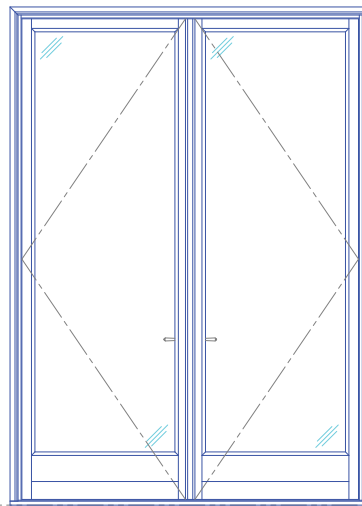

Casement Window

Single Casement Widest
4'-2" x 8'-2"

Double Casement Widest
7'-2" x 6'-8"

Single Casement Wide
3'-8" x 10'-2"

Double Casement Wide
7'-3" x 10'-3"

Casement Window

Single Casement Tallest
3'-3" x 12'-2"

Double Fixed Casement Wide
7'-3" x 10'-3"

Fixed Casement Window

Single Fixed Casement Tallest
3'-3" x 12'-2"

Double Fixed Casement Tallest
6'-2" x 12'-2"

Single Fixed Casement with Transom
3'-3" x 18'-4"

Double Fixed Casement with Transom
6'-2" x 18'-4"

LUXBAUM WINDOWS + DOORS
T: 1.561.684.1500 F:1.561.689.1506

LUXBAUM
WINDOWS + DOORS

1501 NORTHPOINT PARKWAY , SUITE 101
WEST PALM BEACH, FL 33407 USA

Scale: 1/4" = 1'-0"

French Doors

Single French Doors Wide
3'-8" x 10'-2"

Double French Doors Wide
7'-3" x 10'-3"

Single French Doors Tallest
3'-3" x 12'-2"

Double French Doors Tallest
6'-2" x 12'-2"

French Doors

Single French Doors with Transom
3'-3" x 18'-4"

Double French Doors with Transom
6'-2" x 18'-4"