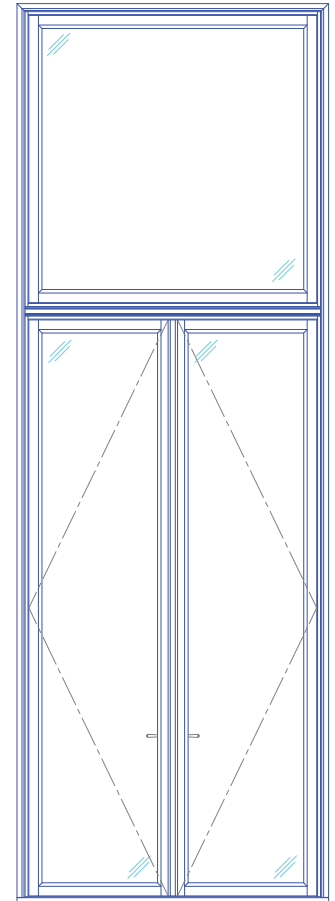

Casement Window

Single Casement Widest
4'-2" x 8'-2"

Double Casement Widest
7'-2" x 6'-8"

Single Casement Wide
3'-8" x 10'-2"

Double Casement Wide
7'-3" x 10'-3"

Casement Window

Single Casement Tallest
3'-3" x 12'-2"

Double Casement Tallest
6'-2" x 12'-2"

Single Casement with Transom
3'-3" x 18'-4"

Double Casement with Transom
6'-2" x 18'-4"

LUXBAUM WINDOWS + DOORS
T: 1.561.684.1500 F:1.561.689.1506

LUXBAUM
WINDOWS + DOORS

Double- or Single-
Hung Window with Transom
5'-2" x 14'-0"

Triple Double- or Single-
Hung Window with Transom
15'-7" x 14'-0"

LUXBAUM WINDOWS + DOORS
T: 1.561.684.1500 F:1.561.689.1506

LUXBAUM
WINDOWS + DOORS

Double Fixed Casement Wide
7'-3" x 10'-3"

Fixed Casement Window

Single Fixed Casement Tallest
3'-3" x 12'-2"

Double Fixed Casement Tallest
6'-2" x 12'-2"

Single Fixed Casement with Transom
3'-3" x 18'-4"

Double Fixed Casement with Transom
6'-2" x 18'-4"