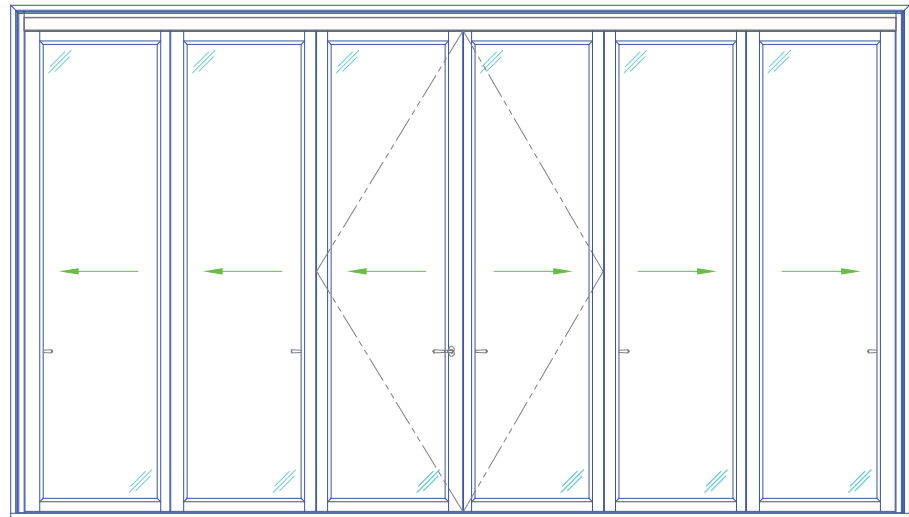

Casement Window

Single Casement Widest
4'-2" x 8'-2"

Double Casement Widest
7'-2" x 6'-8"

Single Casement Wide
3'-8" x 10'-2"

Double Casement Wide
7'-3" x 10'-3"

Casement Window

Single Casement Tallest
3'-3" x 12'-2"

Double Fixed Casement Wide
7'-3" x 10'-3"

Fixed Casement Window

Single Fixed Casement Tallest
3'-3" x 12'-2"

Double Fixed Casement Tallest
6'-2" x 12'-2"

Single Fixed Casement with Transom
3'-3" x 18'-4"

Double Fixed Casement with Transom
6'-2" x 18'-4"

LUXBAUM WINDOWS + DOORS
T: 1.561.684.1500 F:1.561.689.1506

LUXBAUM
WINDOWS + DOORS

1501 NORTHPOINT PARKWAY , SUITE 101
WEST PALM BEACH, FL 33407 USA

Scale: 1/4" = 1'-0"

Folding Doors

Outside of Miami-Dade
Unlimited Number of Panels
x 10'-2"

Six-Panel Folding Door
18'-5" x 10'-2"

Miami-Dade Maximum
Nine Panels x 10'-2"

Folding Doors

Outside of Miami-Dade
Unlimited Number of Panels
x 10'-2"

Folding Doors
Disappearing Corner

Miami-Dade Maximum
Nine + Nine Panels
x 10'-2"