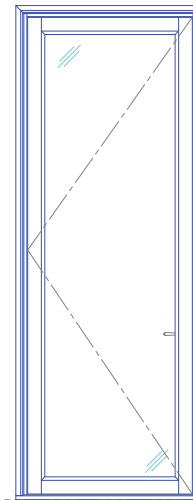

Peter Stalder

Installation Manager
peter.stalder@luxbaum.com

www.luxbaum.com

LUXBAUM WINDOWS + DOORS
T: 1.561.684.1500 F: 1.561.689.1506

1501 NORTHPOINT PARKWAY, SUITE 101, WEST PALM BEACH, FL 33407 USA

Scale: 1/4" = 1'-0"

Casement Window

Single Casement Widest
4'-2" x 8'-2"

Double Casement Widest
7'-2" x 6'-8"

Single Casement Wide
3'-8" x 10'-2"

Double Casement Wide
7'-3" x 10'-3"

Casement Window

Single Casement Tallest
3'-3" x 12'-2"

Double Casement Tallest
6'-2" x 12'-2"

Single Casement with Transom
3'-3" x 18'-4"

Double Casement with Transom
6'-2" x 18'-4"

LUXBAUM WINDOWS + DOORS
T: 1.561.684.1500 F:1.561.689.1506

LUXBAUM
WINDOWS + DOORS

Double French Doors Wide
7'-3" x 10'-3"

Single French Doors Tallest
3'-3" x 12'-2"

Double French Doors Tallest
6'-2" x 12'-2"

French Doors

Single French Doors with Transom
3'-3" x 18'-4"

Double French Doors with Transom
6'-2" x 18'-4"