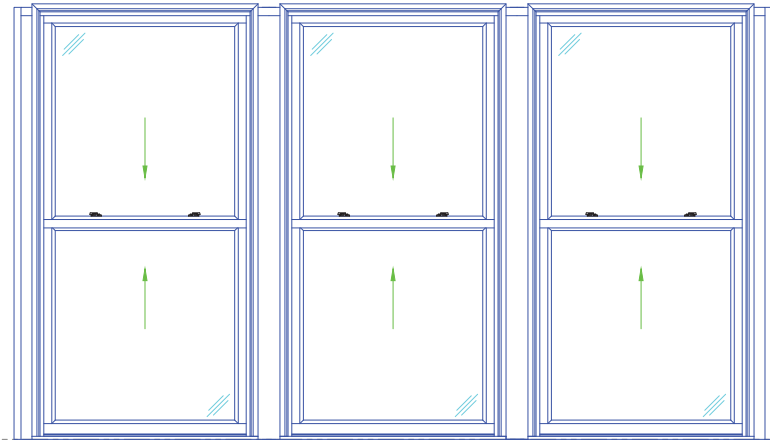

Casement Window

Single Casement Widest
4'-2" x 8'-2"

Double Casement Widest
7'-2" x 6'-8"

Single Casement Wide
3'-8" x 10'-2"

Double Casement Wide
7'-3" x 10'-3"

Casement Window

Single Casement Tallest
3'-3" x 12'-2"

Double Casement Tallest
6'-2" x 12'-2"

Single Casement with Transom
3'-3" x 18'-4"

Double Casement with Transom
6'-2" x 18'-4"

LUXBAUM WINDOWS + DOORS
T: 1.561.684.1500 F:1.561.689.1506

LUXBAUM
WINDOWS + DOORS

1501 NORTHPOINT PARKWAY , SUITE 101
WEST PALM BEACH, FL 33407 USA

Scale: 1/4" = 1'-0"

Double Hung Window

Double- or Single-
Hung Window
5'-2" x 9'-0"

Triple Double- or Single-
Hung Window
15'-7" x 9'-0"

Double Hung Window

Double- or Single-
Hung Window with Transom
5'-2" x 14'-0"

Triple Double- or Single-
Hung Window with Transom
15'-7" x 14'-0"

LUXBAUM WINDOWS + DOORS
T: 1.561.684.1500 F:1.561.689.1506

LUXBAUM
WINDOWS + DOORS