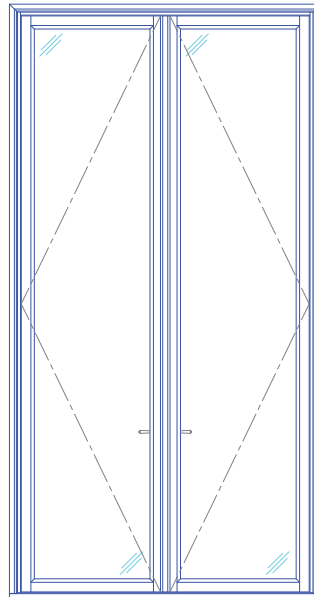

Casement Window

Single Casement Widest
4'-2" x 8'-2"

Double Casement Widest
7'-2" x 6'-8"

Single Casement Wide
3'-8" x 10'-2"

Double Casement Wide
7'-3" x 10'-3"

Casement Window

Single Casement Tallest
3'-3" x 12'-2"

Double Casement Tallest
6'-2" x 12'-2"

Single Casement with Transom
3'-3" x 18'-4"

Double Casement with Transom
6'-2" x 18'-4"

LUXBAUM WINDOWS + DOORS
T: 1.561.684.1500 F:1.561.689.1506

LUXBAUM
WINDOWS + DOORS

Double- or Single-
Hung Window with Transom
5'-2" x 14'-0"

Triple Double- or Single-
Hung Window with Transom
15'-7" x 14'-0"

LUXBAUM WINDOWS + DOORS
T: 1.561.684.1500 F:1.561.689.1506

LUXBAUM
WINDOWS + DOORS

Double Fixed Casement Wide
7'-3" x 10'-3"

Fixed Casement Window

Single Fixed Casement Tallest
3'-3" x 12'-2"

Double Fixed Casement Tallest
6'-2" x 12'-2"

Single Fixed Casement with Transom
3'-3" x 18'-4"

Double Fixed Casement with Transom
6'-2" x 18'-4"