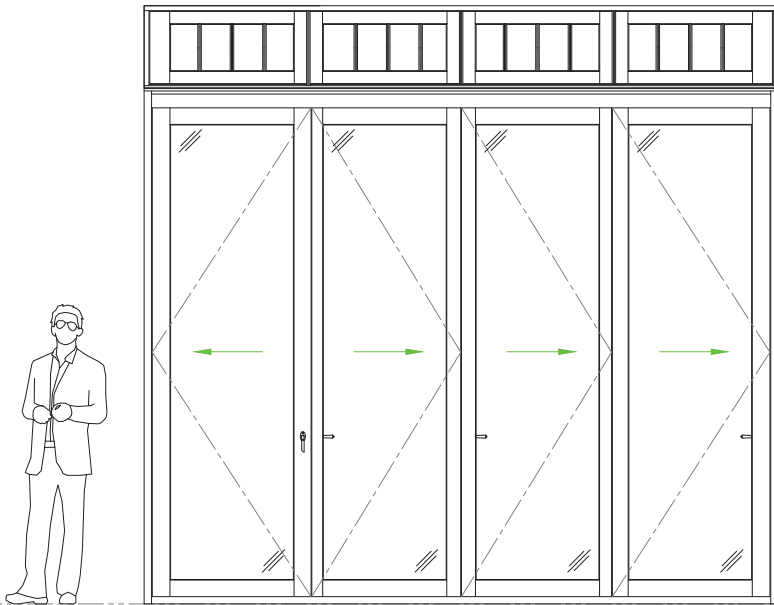

Folding Doors