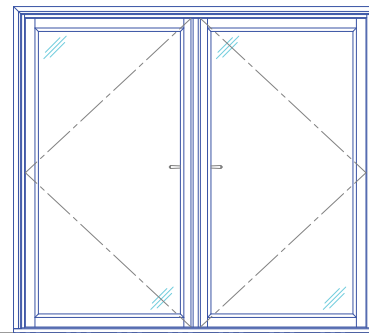

Peter Stalder

Installation Manager
peter.stalder@luxbaum.com

www.luxbaum.com

LUXBAUM WINDOWS + DOORS
T: 1.561.684.1500 F: 1.561.689.1506

1501 NORTHPOINT PARKWAY, SUITE 101, WEST PALM BEACH, FL 33407 USA

Scale: 1/4" = 1'-0"

Casement Window

Single Casement Widest
4'-2" x 8'-2"

Double Casement Widest
7'-2" x 6'-8"

Single Casement Wide
3'-8" x 10'-2"

Double Casement Wide
7'-3" x 10'-3"

Casement Window

Single Casement Tallest
3'-3" x 12'-2"

Double Casement Tallest
6'-2" x 12'-2"

Single Casement with Transom
3'-3" x 18'-4"

Double Casement with Transom
6'-2" x 18'-4"

LUXBAUM WINDOWS + DOORS
T: 1.561.684.1500 F:1.561.689.1506

LUXBAUM
WINDOWS + DOORS

Double Fixed Casement Wide
7'-3" x 10'-3"

Fixed Casement Window

Single Fixed Casement Tallest
3'-3" x 12'-2"

Double Fixed Casement Tallest
6'-2" x 12'-2"

Single Fixed Casement with Transom
3'-3" x 18'-4"

Double Fixed Casement with Transom
6'-2" x 18'-4"