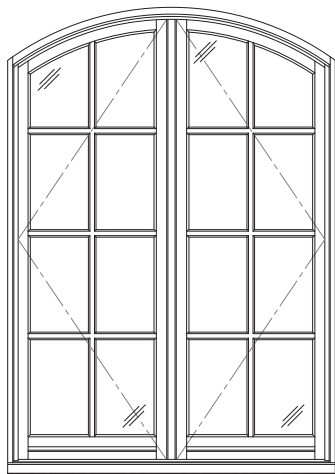

Peter Stalder

Installation Manager
peter.stalder@luxbaum.com

www.luxbaum.com

LUXBAUM WINDOWS + DOORS
T: 1.561.684.1500 F: 1.561.689.1506

1501 NORTHPOINT PARKWAY, SUITE 101, WEST PALM BEACH, FL 33407 USA

Scale: 1/4" = 1'-0"

Casement Window

Single Casement Widest
4'-2" x 8'-2"

Double Casement Widest
7'-2" x 6'-8"

Single Casement Wide
3'-8" x 10'-2"

Double Casement Wide
7'-3" x 10'-3"

Casement Window

Single Casement Tallest
3'-3" x 12'-2"

Double Casement Tallest
6'-2" x 12'-2"

Single Casement with Transom
3'-3" x 18'-4"

Double Casement with Transom
6'-2" x 18'-4"

LUXBAUM WINDOWS + DOORS
T: 1.561.684.1500 F:1.561.689.1506

LUXBAUM
WINDOWS + DOORS