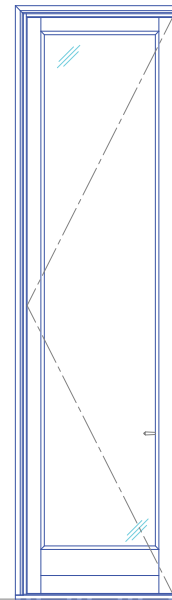

Casement Window

Single Casement Widest
4'-2" x 8'-2"

Double Casement Widest
7'-2" x 6'-8"

Single Casement Wide
3'-8" x 10'-2"

Double Casement Wide
7'-3" x 10'-3"

Casement Window

Single Casement Tallest
3'-3" x 12'-2"

Double- or Single-
Hung Window with Transom
5'-2" x 14'-0"

Triple Double- or Single-
Hung Window with Transom
15'-7" x 14'-0"

LUXBAUM WINDOWS + DOORS
T: 1.561.684.1500 F:1.561.689.1506

LUXBAUM
WINDOWS + DOORS

Double Fixed Casement Wide
7'-3" x 10'-3"

Fixed Casement Window

Single Fixed Casement Tallest
3'-3" x 12'-2"

Double Fixed Casement Tallest
6'-2" x 12'-2"

Single Fixed Casement with Transom
3'-3" x 18'-4"

Double Fixed Casement with Transom
6'-2" x 18'-4"

Double French Doors Wide
7'-3" x 10'-3"

Single French Doors Tallest
3'-3" x 12'-2"

Double French Doors Tallest
6'-2" x 12'-2"

French Doors

Single French Doors with Transom
3'-3" x 18'-4"

Double French Doors with Transom
6'-2" x 18'-4"