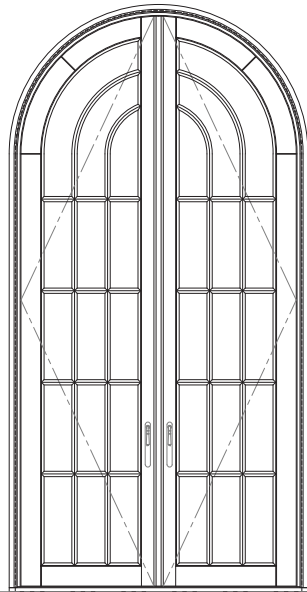

Casement Window

Single Casement Widest
4'-2" x 8'-2"

Double Casement Widest
7'-2" x 6'-8"

Single Casement Wide
3'-8" x 10'-2"

Double Casement Wide
7'-3" x 10'-3"

Casement Window

Single Casement Tallest
3'-3" x 12'-2"

Double Fixed Casement Wide
7'-3" x 10'-3"

Fixed Casement Window

Single Fixed Casement Tallest
3'-3" x 12'-2"

Double Fixed Casement Tallest
6'-2" x 12'-2"

Single Fixed Casement with Transom
3'-3" x 18'-4"

Double Fixed Casement with Transom
6'-2" x 18'-4"

LUXBAUM WINDOWS + DOORS
T: 1.561.684.1500 F:1.561.689.1506

LUXBAUM
WINDOWS + DOORS

1501 NORTHPOINT PARKWAY , SUITE 101
WEST PALM BEACH, FL 33407 USA

Scale: 1/4" = 1'-0"

French Doors

Single French Doors Wide
3'-8" x 10'-2"

Double French Doors Wide
7'-3" x 10'-3"

Single French Doors Tallest
3'-3" x 12'-2"

Double French Doors Tallest
6'-2" x 12'-2"

French Doors

Single French Doors with Transom
3'-3" x 18'-4"

Double French Doors with Transom
6'-2" x 18'-4"