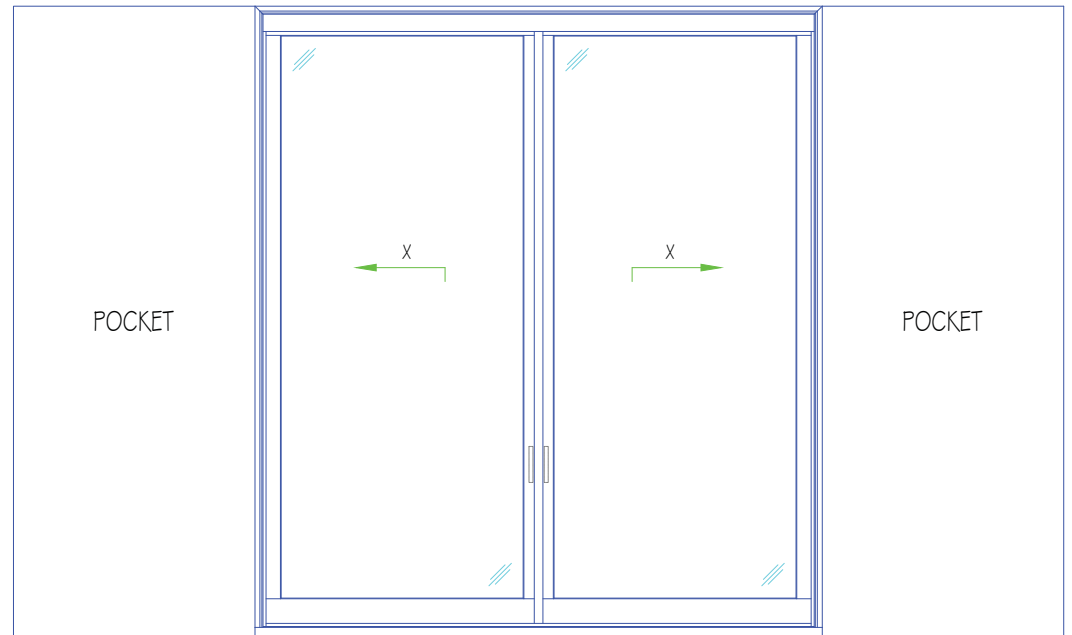

Casement Window

Single Casement Widest
4'-2" x 8'-2"

Double Casement Widest
7'-2" x 6'-8"

Single Casement Wide
3'-8" x 10'-2"

Double Casement Wide
7'-3" x 10'-3"

Casement Window

Single Casement Tallest
3'-3" x 12'-2"

Double Fixed Casement Wide
7'-3" x 10'-3"

Fixed Casement Window

Single Fixed Casement Tallest
3'-3" x 12'-2"

Double Fixed Casement Tallest
6'-2" x 12'-2"

Single Fixed Casement with Transom
3'-3" x 18'-4"

Double Fixed Casement with Transom
6'-2" x 18'-4"

LUXBAUM WINDOWS + DOORS
T: 1.561.684.1500 F:1.561.689.1506

LUXBAUM
WINDOWS + DOORS

1501 NORTHPOINT PARKWAY , SUITE 101
WEST PALM BEACH, FL 33407 USA

Scale: 1/4" = 1'-0"

Lift + Slide Doors

Lift + Slide Door - Pocketed
Available up to Eight Panels
11'-10" x 13'-3"

POCKET

Lift + Slide Door Available up to Eight Panels
44'-0" x 13'-3"
(Max Panel width of 5'-8")

LUXBAUM WINDOWS + DOORS
T: 1.561.684.1500 F:1.561.689.1506

1501 NORTHPOINT PARKWAY , SUITE 101
WEST PALM BEACH, FL 33407 USA