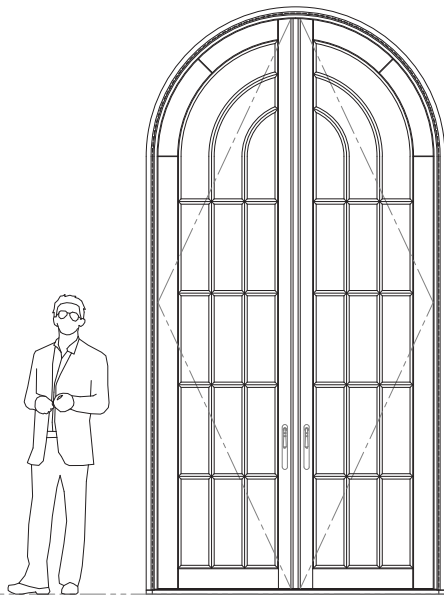

Scale: 1/4" = 1'-0"

French Doors