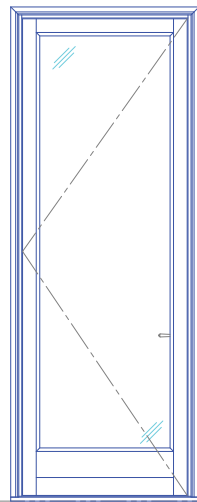

Casement Window

Single Casement Widest
4'-2" x 8'-2"

Double Casement Widest
7'-2" x 6'-8"

Single Casement Wide
3'-8" x 10'-2"

Double Casement Wide
7'-3" x 10'-3"

Casement Window

Single Casement Tallest
3'-3" x 12'-2"

Double Fixed Casement Wide
7'-3" x 10'-3"

Fixed Casement Window

Single Fixed Casement Tallest
3'-3" x 12'-2"

Double Fixed Casement Tallest
6'-2" x 12'-2"

Single Fixed Casement with Transom
3'-3" x 18'-4"

Double Fixed Casement with Transom
6'-2" x 18'-4"

LUXBAUM WINDOWS + DOORS
T: 1.561.684.1500 F:1.561.689.1506

LUXBAUM
WINDOWS + DOORS

1501 NORTHPOINT PARKWAY , SUITE 101
WEST PALM BEACH, FL 33407 USA

Scale: 1/4" = 1'-0"

French Doors

Single French Doors Wide
3'-8" x 10'-2"

Double French Doors Wide
7'-3" x 10'-3"

Single French Doors Tallest
3'-3" x 12'-2"

Double French Doors Tallest
6'-2" x 12'-2"

French Doors

Single French Doors with Transom
3'-3" x 18'-4"

Double French Doors with Transom
6'-2" x 18'-4"