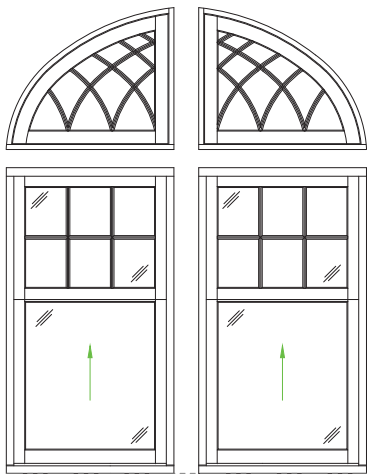

Casement Window

Single Casement Widest
4'-2" x 8'-2"

Double Casement Widest
7'-2" x 6'-8"

Single Casement Wide
3'-8" x 10'-2"

Double Casement Wide
7'-3" x 10'-3"

Casement Window

Single Casement Tallest
3'-3" x 12'-2"

Double Casement Tallest
6'-2" x 12'-2"

Single Casement with Transom
3'-3" x 18'-4"

Double Casement with Transom
6'-2" x 18'-4"

LUXBAUM WINDOWS + DOORS
T: 1.561.684.1500 F:1.561.689.1506

LUXBAUM
WINDOWS + DOORS

1501 NORTHPOINT PARKWAY , SUITE 101
WEST PALM BEACH, FL 33407 USA

Scale: 1/4" = 1'-0"

Double Hung Window

Double- or Single-
Hung Window
5'-2" x 9'-0"

Triple Double- or Single-
Hung Window
15'-7" x 9'-0"

Double Hung Window