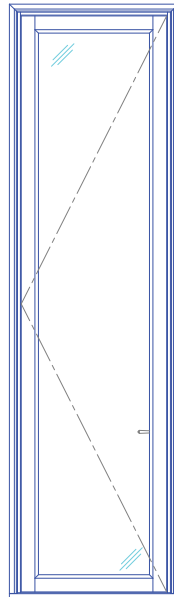

Casement Window

Single Casement Widest
4'-2" x 8'-2"

Double Casement Widest
7'-2" x 6'-8"

Single Casement Wide
3'-8" x 10'-2"

Double Casement Wide
7'-3" x 10'-3"

Casement Window

Single Casement Tallest
3'-3" x 12'-2"

Double Casement Tallest
6'-2" x 12'-2"

Single Casement with Transom
3'-3" x 18'-4"

Double Casement with Transom
6'-2" x 18'-4"

LUXBAUM WINDOWS + DOORS
T: 1.561.684.1500 F:1.561.689.1506

LUXBAUM
WINDOWS + DOORS

Double- or Single-
Hung Window with Transom
5'-2" x 14'-0"

Triple Double- or Single-
Hung Window with Transom
15'-7" x 14'-0"

LUXBAUM WINDOWS + DOORS
T: 1.561.684.1500 F:1.561.689.1506

LUXBAUM
WINDOWS + DOORS

Double French Doors Wide
7'-3" x 10'-3"

Single French Doors Tallest
3'-3" x 12'-2"

Double French Doors Tallest
6'-2" x 12'-2"

French Doors

Single French Doors with Transom
3'-3" x 18'-4"

Double French Doors with Transom
6'-2" x 18'-4"