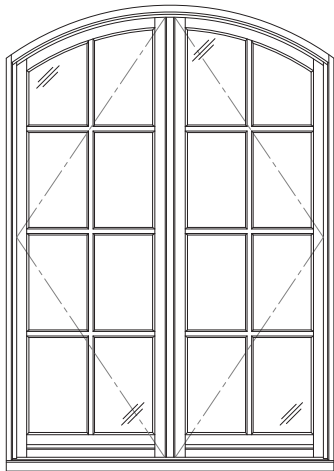

Casement Window

Single Casement Widest
4'-2" x 8'-2"

Double Casement Widest
7'-2" x 6'-8"

Single Casement Wide
3'-8" x 10'-2"

Double Casement Wide
7'-3" x 10'-3"

Casement Window

Single Casement Tallest
3'-3" x 12'-2"

Double Casement Tallest
6'-2" x 12'-2"

Single Casement with Transom
3'-3" x 18'-4"

Double Casement with Transom
6'-2" x 18'-4"

LUXBAUM WINDOWS + DOORS
T: 1.561.684.1500 F:1.561.689.1506

LUXBAUM
WINDOWS + DOORS

1501 NORTHPOINT PARKWAY , SUITE 101
WEST PALM BEACH, FL 33407 USA

Scale: 1/4" = 1'-0"

Double Hung Window

Double- or Single-
Hung Window
5'-2" x 9'-0"

Triple Double- or Single-
Hung Window
15'-7" x 9'-0"

Double Hung Window