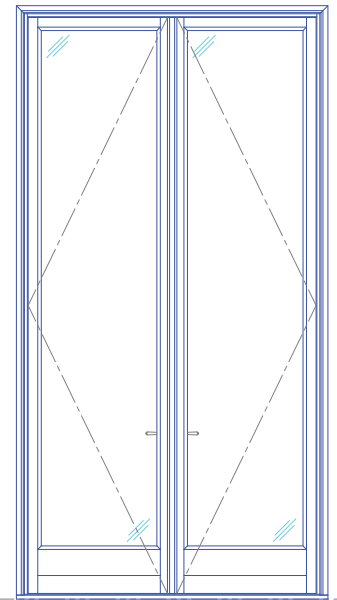

Casement Window

Single Casement Widest
4'-2" x 8'-2"

Double Casement Widest
7'-2" x 6'-8"

Single Casement Wide
3'-8" x 10'-2"

Double Casement Wide
7'-3" x 10'-3"

Casement Window

Single Casement Tallest
3'-3" x 12'-2"

Double Fixed Casement Wide
7'-3" x 10'-3"

Fixed Casement Window

Single Fixed Casement Tallest
3'-3" x 12'-2"

Double Fixed Casement Tallest
6'-2" x 12'-2"

Single Fixed Casement with Transom
3'-3" x 18'-4"

Double Fixed Casement with Transom
6'-2" x 18'-4"

LUXBAUM WINDOWS + DOORS
T: 1.561.684.1500 F:1.561.689.1506

LUXBAUM
WINDOWS + DOORS

1501 NORTHPOINT PARKWAY , SUITE 101
WEST PALM BEACH, FL 33407 USA

Scale: 1/4" = 1'-0"

French Doors

Single French Doors Wide
3'-8" x 10'-2"

Double French Doors Wide
7'-3" x 10'-3"

Single French Doors Tallest
3'-3" x 12'-2"

Double French Doors Tallest
6'-2" x 12'-2"

French Doors

Single French Doors with Transom
3'-3" x 18'-4"

Double French Doors with Transom
6'-2" x 18'-4"