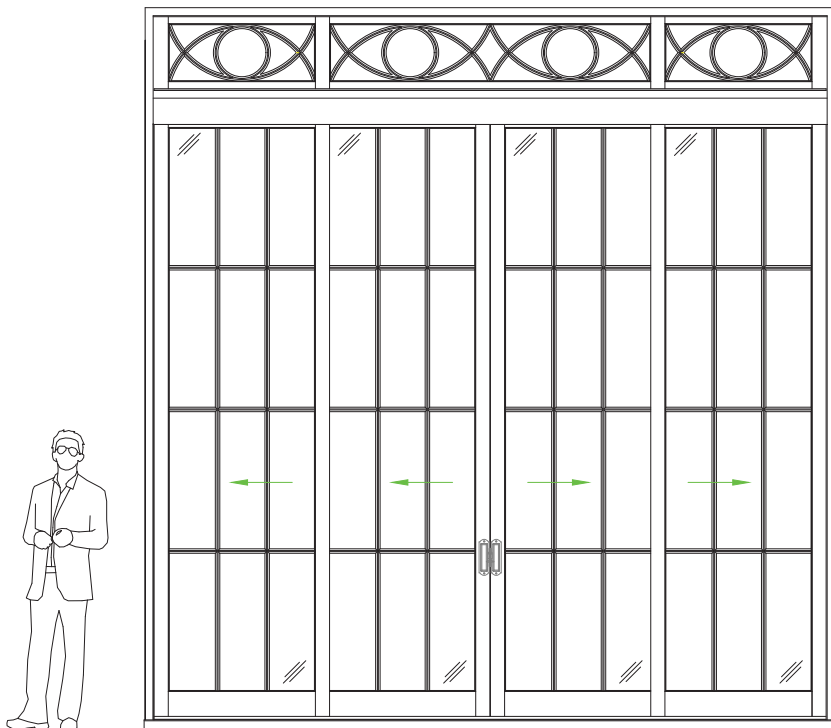

Scale: 1/4" = 1'-0"

Lift + Slide Doors