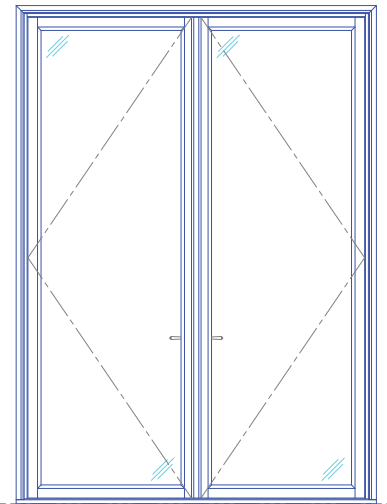

Casement Window

Single Casement Widest
4'-2" x 8'-2"

Double Casement Widest
7'-2" x 6'-8"

Single Casement Wide
3'-8" x 10'-2"

Double Casement Wide
7'-3" x 10'-3"

Casement Window

Single Casement Tallest
3'-3" x 12'-2"

Double Casement Tallest
6'-2" x 12'-2"

Single Casement with Transom
3'-3" x 18'-4"

Double Casement with Transom
6'-2" x 18'-4"

LUXBAUM WINDOWS + DOORS
T: 1.561.684.1500 F:1.561.689.1506

LUXBAUM
WINDOWS + DOORS

1501 NORTHPOINT PARKWAY , SUITE 101
WEST PALM BEACH, FL 33407 USA

Scale: 1/4" = 1'-0"

Double Hung Window

Double- or Single-
Hung Window
5'-2" x 9'-0"

Triple Double- or Single-
Hung Window
15'-7" x 9'-0"

Double Hung Window

Double- or Single-
Hung Window with Transom
5'-2" x 14'-0"

Triple Double- or Single-
Hung Window with Transom
15'-7" x 14'-0"

LUXBAUM WINDOWS + DOORS
T: 1.561.684.1500 F:1.561.689.1506

LUXBAUM
WINDOWS + DOORS